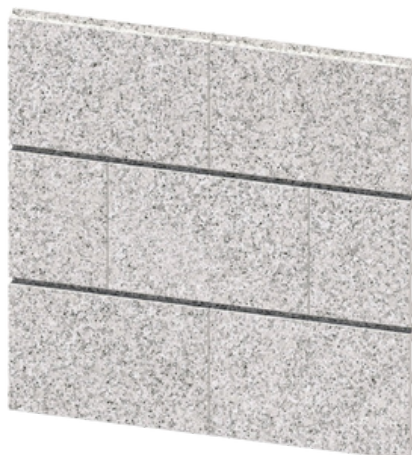

TECHNICAL CATALOGUE

BLOCK

tempio®

STOCKED COLORS FOR SMALL ORDERS

***Note: stocking colors are in Spain*

EK1027 Black Oxide

EK1023 Antique Grey

EK1024 Antique Moss

NON STOCKED COLORS FOR LARGE ORDERS

EK1038 Tampico

EK1059 White Granite

EK1060 Anthracite

HORIZONTAL PROFILE

The block system is designed to only need one horizontal rail.

Fastening holes

Drainage holes