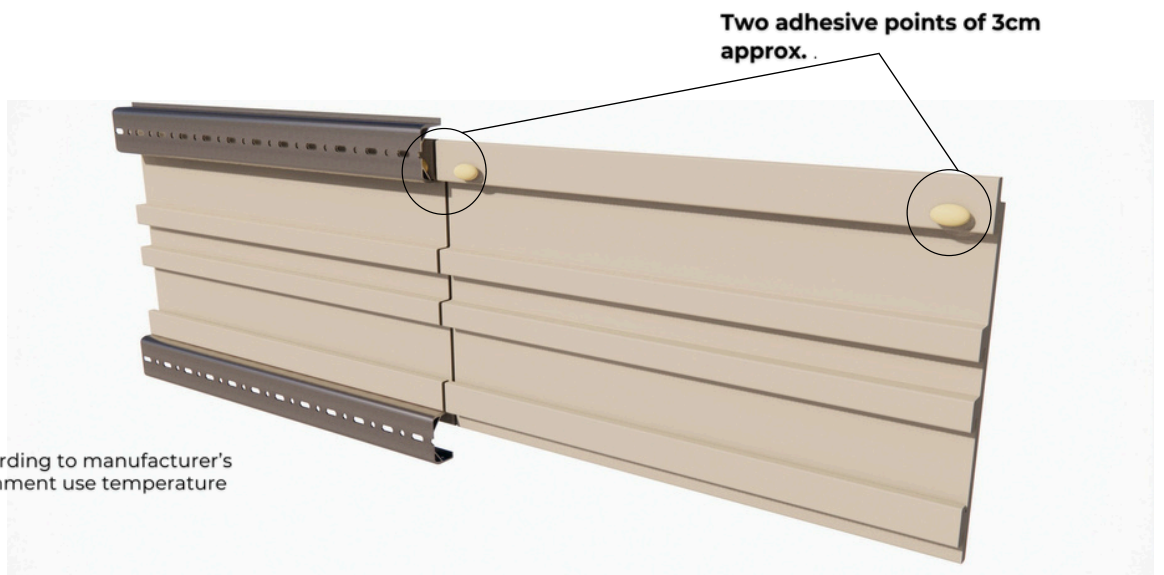

*Brackets available in different lengths:
80mm, 100mm, 120mm, 140mm, 160mm

2. Vertical T profile

3. Horizontal profile

4. Stainless steel self drilling screw 5,5x25mm (not coated)

5. Block Tile 225x400mm

DETACHABLE DETAIL