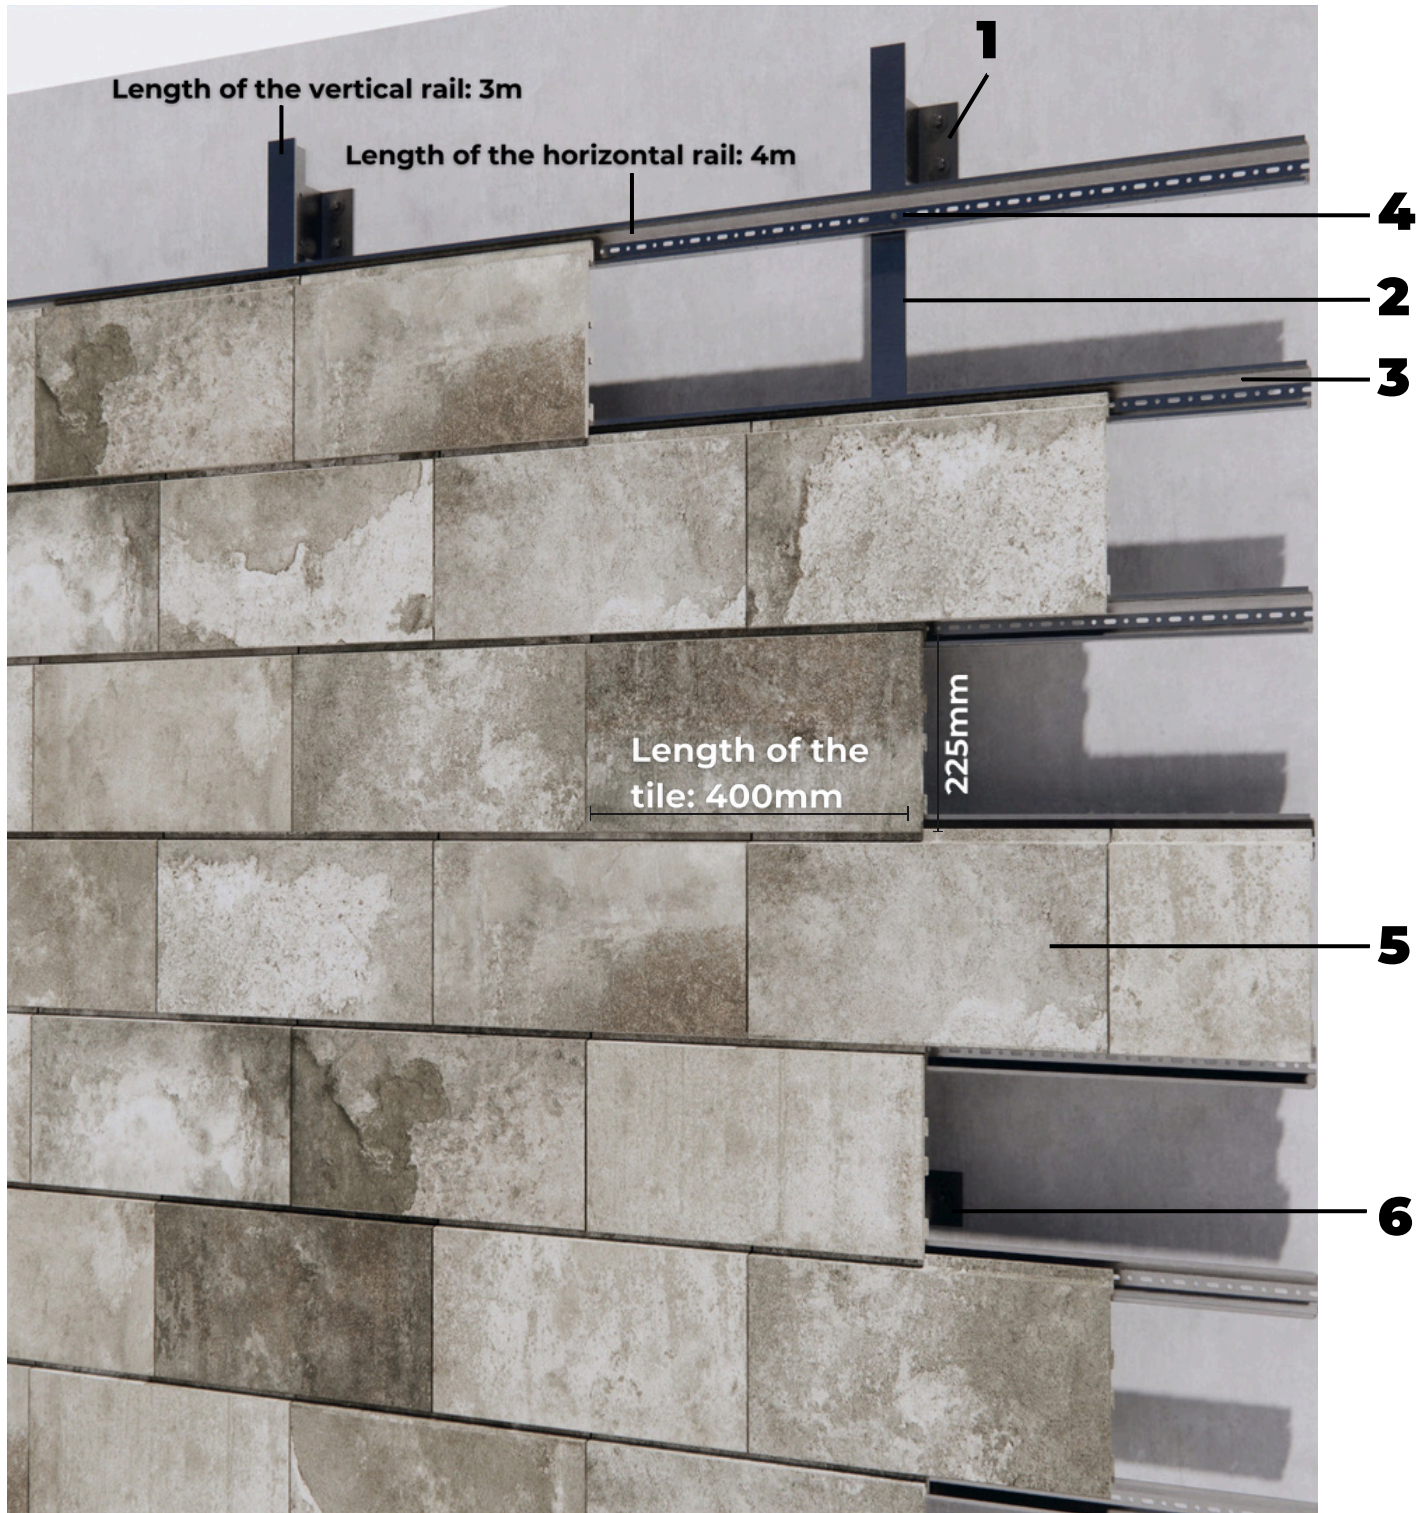

NON STOCKED COLORS FOR LARGE ORDERS

EK1038 Tampico

EK1059 White Granite

EK1060 Anthracite

HORIZONTAL PROFILE

The block system is designed to only need one horizontal rail.

Fastening holes

Drainage holes

23mm

4 Meter
Length

44,7mm

PERSPECTIVE

1. Sustaining bracket

*Brackets available in different lengths:
80mm, 100mm, 120mm, 140mm, 160mm

2. Vertical T profile

3. Horizontal profile

4. Stainless steel self drilling screw

5,5x25mm (not coated)

5. Block Tile 225x400mm

6. Retaining bracket

*Brackets available in different lengths:
80mm, 100mm, 120mm, 140mm, 160mm

PERSPECTIVE DETAIL

1. Sustaining bracket

*Brackets available in different lengths:
80mm, 100mm, 120mm, 140mm, 160mm

2. Vertical T profile

3. Horizontal profile

4. Stainless steel self drilling screw 5,5x25mm (not coated)

5. Block Tile 225x400mm

DETACHABLE DETAIL