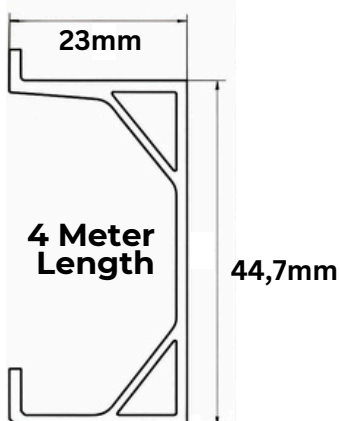

23mm

4 Meter
Length

44,7mm

PERSPECTIVE

1. Sustaining bracket

*Brackets available in different lengths:
80mm, 100mm, 120mm, 140mm, 160mm

2. Vertical T profile

3. Horizontal profile

4. Stainless steel self drilling screw

5,5x25mm (not coated)

5. Block Tile 225x400mm

6. Retaining bracket

*Brackets available in different lengths:
80mm, 100mm, 120mm, 140mm, 160mm

PERSPECTIVE DETAIL

1. Sustaining bracket

*Brackets available in different lengths:
80mm, 100mm, 120mm, 140mm, 160mm

2. Vertical T profile

3. Horizontal profile

4. Stainless steel self drilling screw 5,5x25mm (not coated)

5. Block Tile 225x400mm

DETACHABLE DETAIL

1 PALLET:
Sizes of the tiles: 225X400mm
270 tiles/pallet
24,30 sqm/pallet
Pallet sizes: 110x85x85cm
Weight: 700kg/pallet
Stackable pallets

BLOCK
tempio®

 902-301-3812

 chris@peacockfacade.com

 www.peacockfacade.com