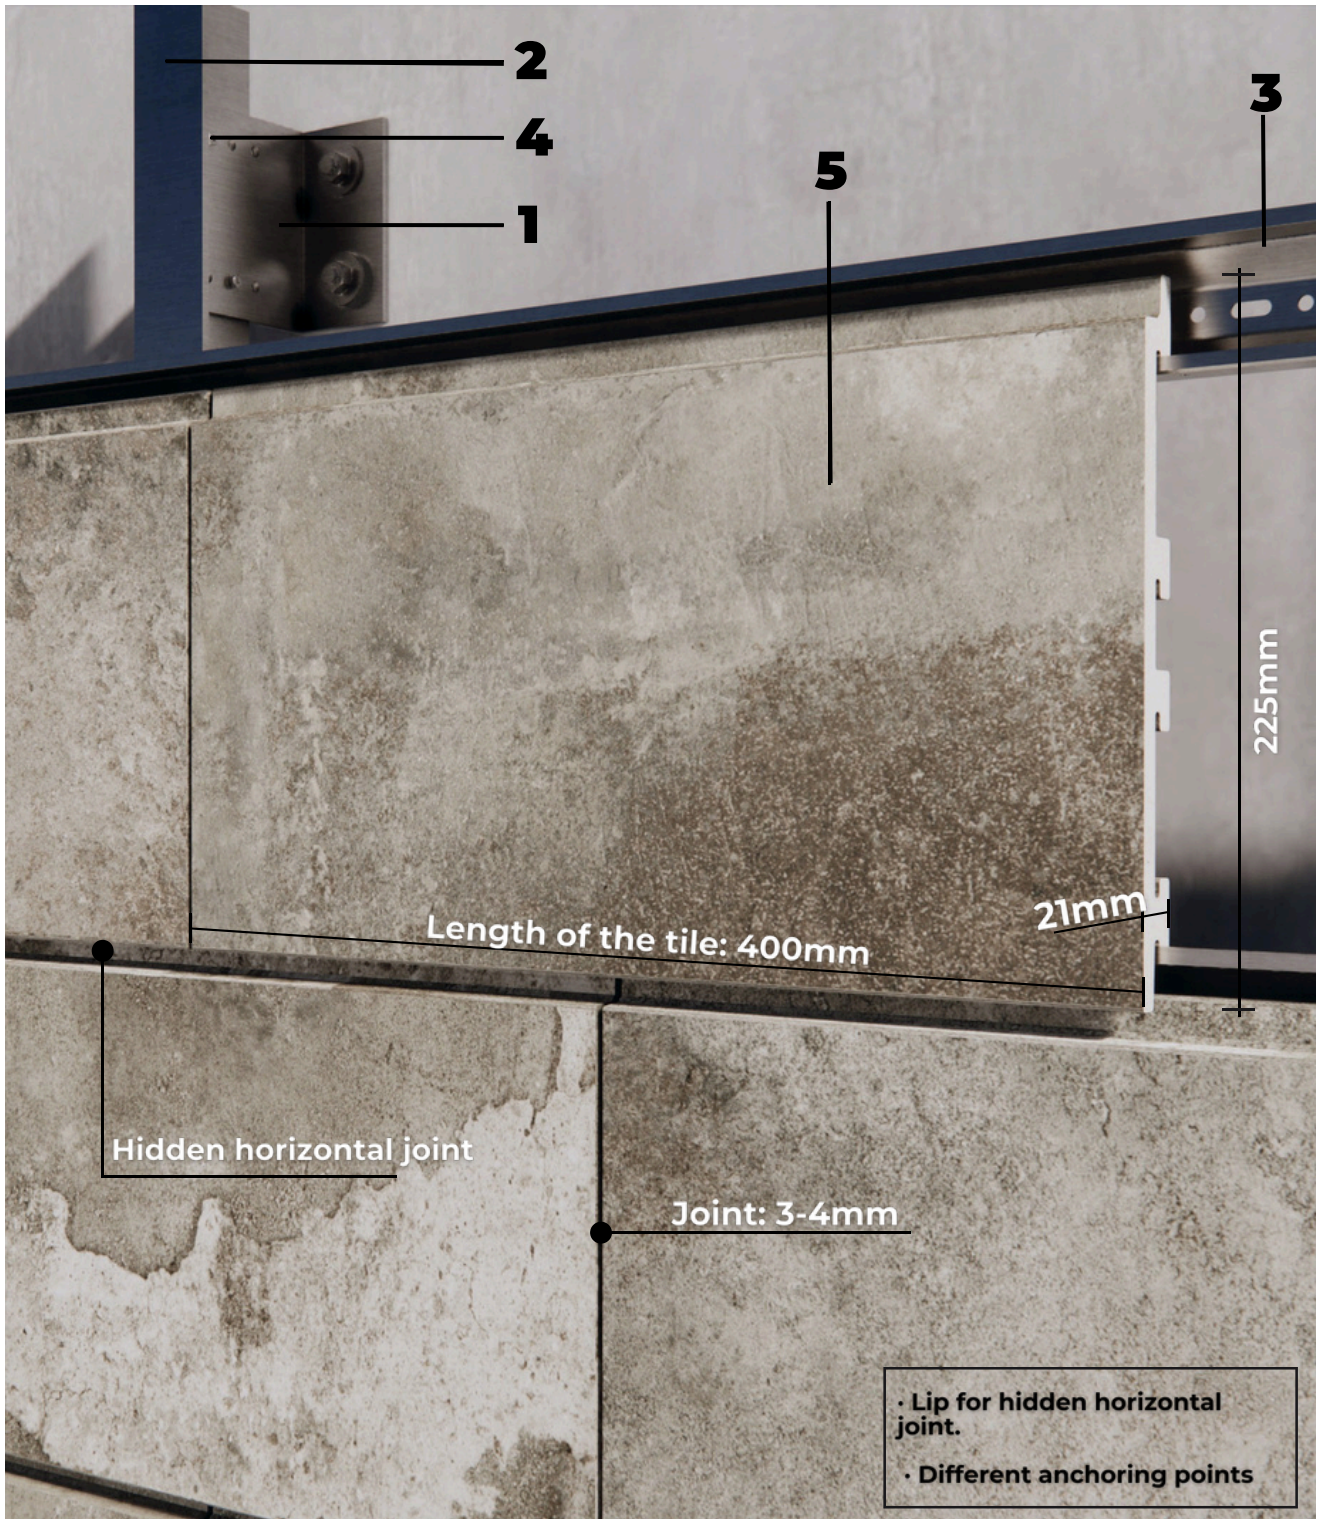

NON STOCKED COLORS FOR LARGE ORDERS

EK1038 Tampico

EK1059 White Granite

EK1060 Anthracite

HORIZONTAL PROFILE

The block system is designed to only need one horizontal rail.

Fastening holes

Drainage holes

4. Stainless steel self drilling screw

5,5x25mm (not coated)

5. Block Tile 225x400mm

6. Retaining bracket

*Brackets available in different lengths:
80mm, 100mm, 120mm, 140mm, 160mm

PERSPECTIVE DETAIL

1. Sustaining bracket

*Brackets available in different lengths:
80mm, 100mm, 120mm, 140mm, 160mm

2. Vertical T profile

3. Horizontal profile

4. Stainless steel self drilling screw 5,5x25mm (not coated)

5. Block Tile 225x400mm

DETACHABLE DETAIL