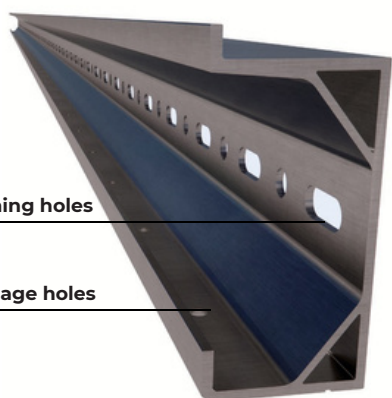

NON STOCKED COLORS FOR LARGE ORDERS

EK1038 Tampico

EK1059 White Granite

EK1060 Anthracite

HORIZONTAL PROFILE

The block system is designed to only need one horizontal rail.

Fastening holes

Drainage holes

23mm

4 Meter
Length

44,7mm

PERSPECTIVE

1. Sustaining bracket

*Brackets available in different lengths:
80mm, 100mm, 120mm, 140mm, 160mm

2. Vertical T profile

3. Horizontal profile

4. Stainless steel self drilling screw

5,5x25mm (not coated)

5. Block Tile 225x400mm

6. Retaining bracket

*Brackets available in different lengths:
80mm, 100mm, 120mm, 140mm, 160mm

PERSPECTIVE DETAIL

1. Sustaining bracket