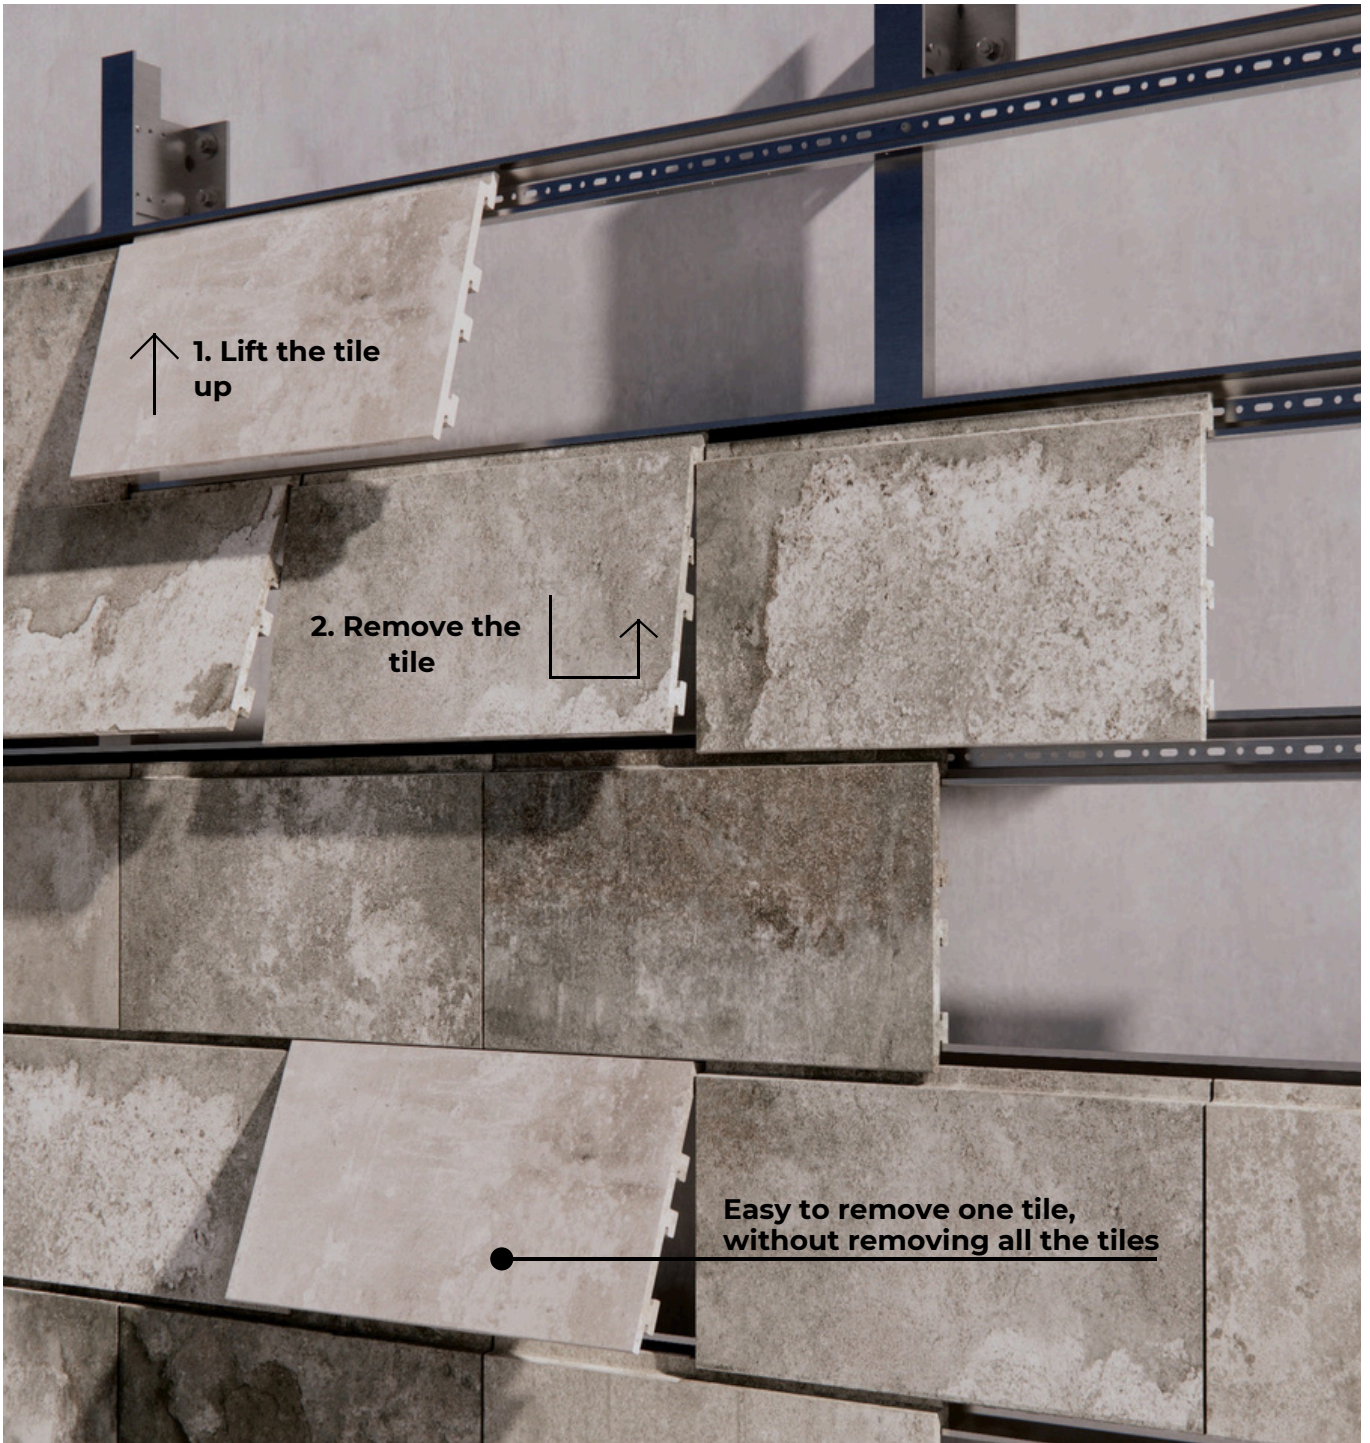

NON STOCKED COLORS FOR LARGE ORDERS

EK1038 Tampico

EK1059 White Granite

EK1060 Anthracite

HORIZONTAL PROFILE

The block system is designed to only need one horizontal rail.

Fastening holes

Drainage holes

4. Stainless steel self drilling screw

5,5x25mm (not coated)

5. Block Tile 225x400mm

6. Retaining bracket

*Brackets available in different lengths:
80mm, 100mm, 120mm, 140mm, 160mm

PERSPECTIVE DETAIL

1. Sustaining bracket

*Brackets available in different lengths:
80mm, 100mm, 120mm, 140mm, 160mm

2. Vertical T profile

3. Horizontal profile

4. Stainless steel self drilling screw 5,5x25mm (not coated)

5. Block Tile 225x400mm

DETACHABLE DETAIL